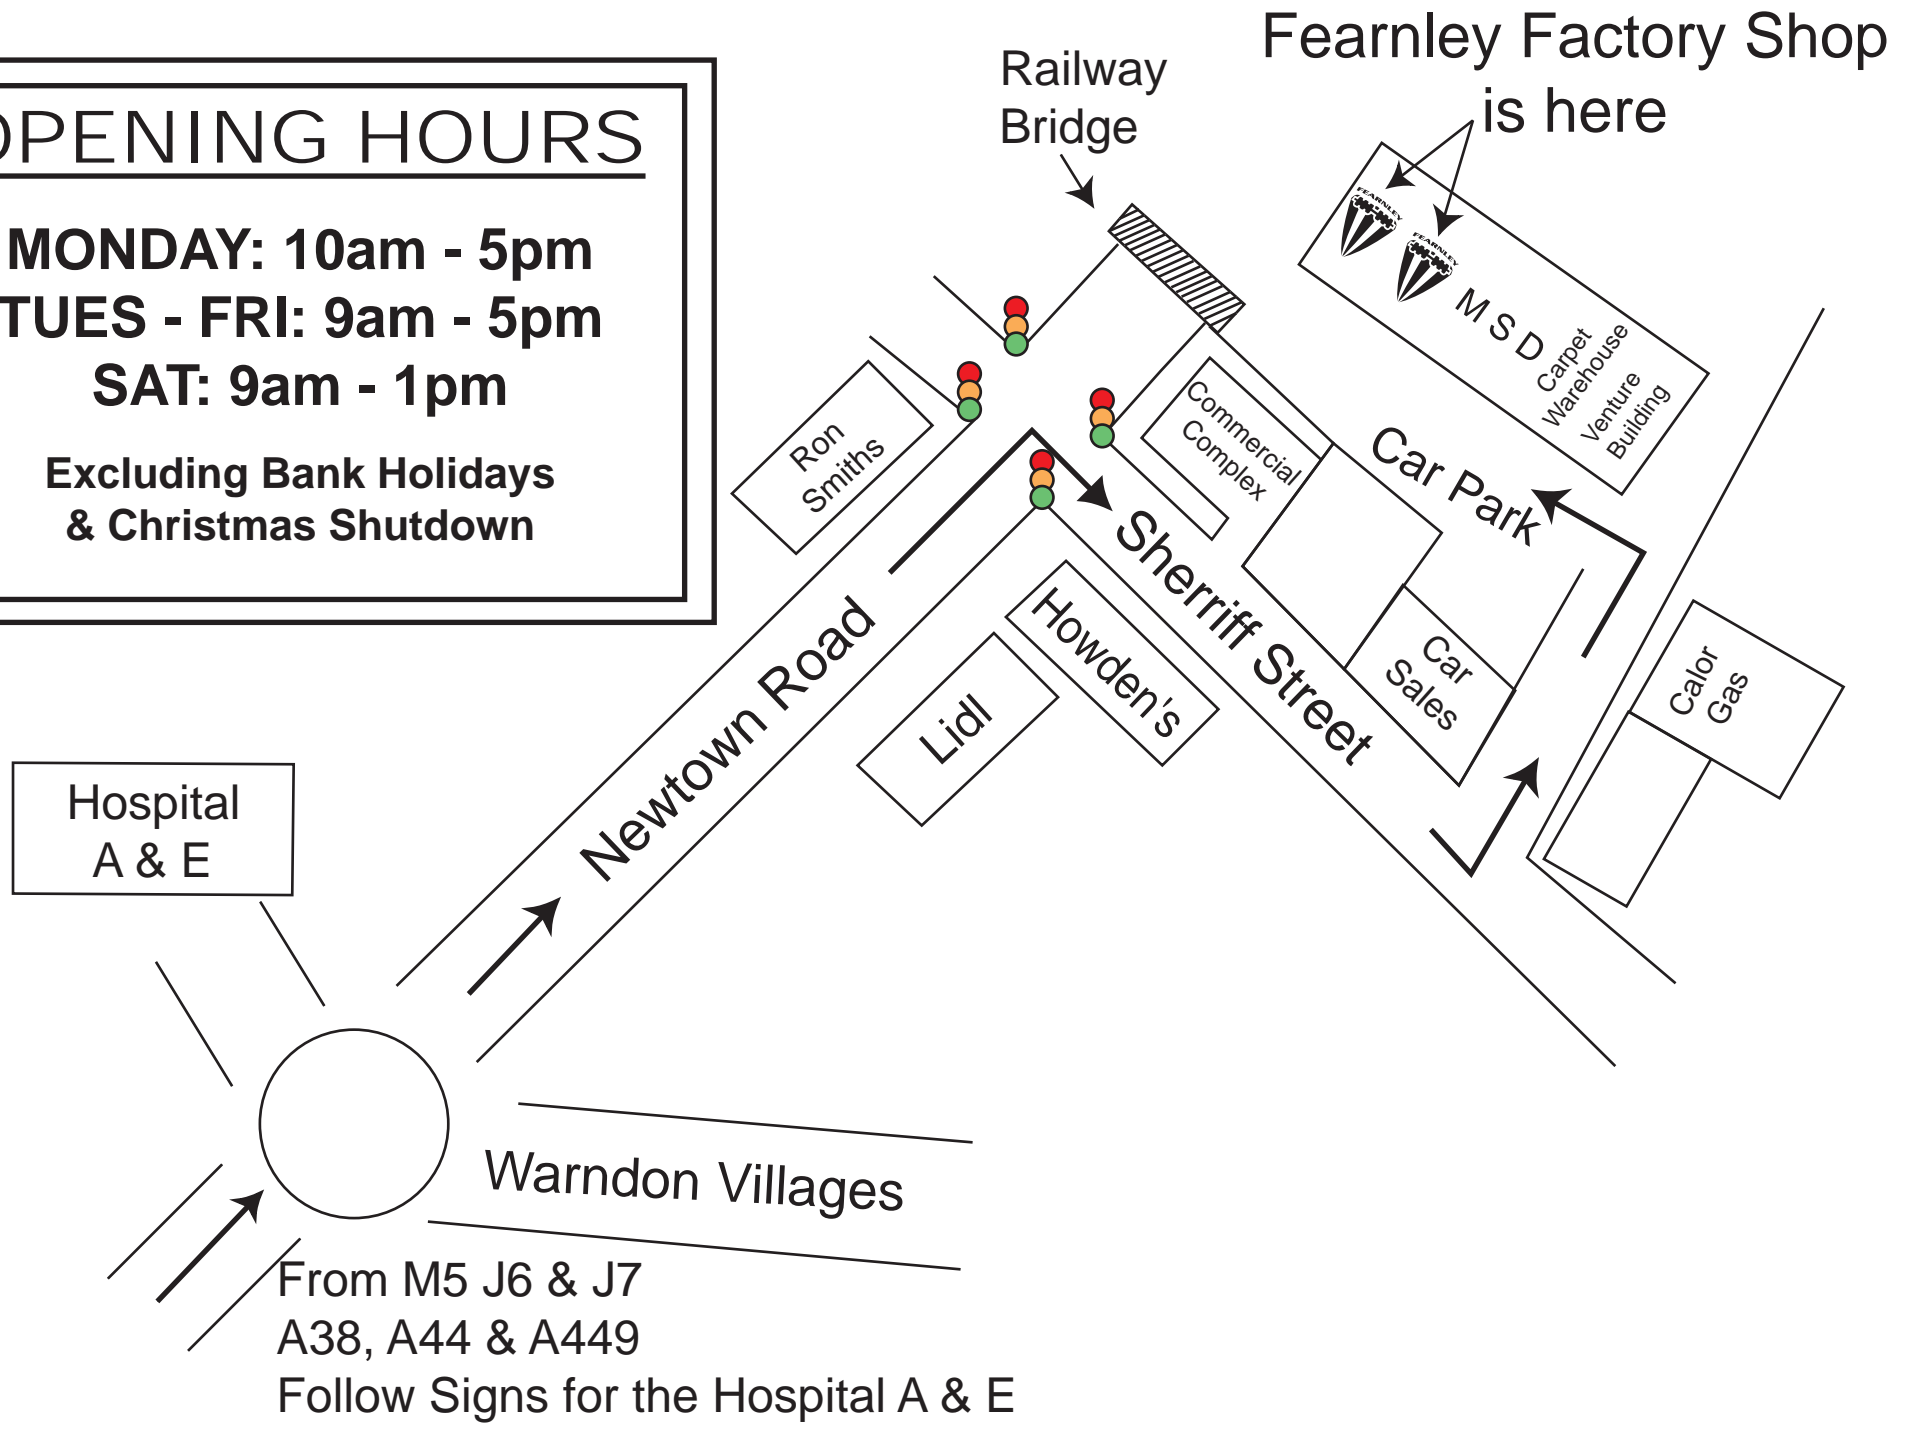

# OPENING HOURS

**MONDAY: 10am - 5pm**

**TUES - FRI: 9am - 5pm**

**SAT: 9am - 1pm**

**Excluding Bank Holidays  
& Christmas Shutdown**

Hospital  
A & E

Warndon Villages

From M5 J6 & J7  
A38, A44 & A449  
Follow Signs for the Hospital A & E

Railway  
Bridge

Fearnley Factory Shop  
is here

Ron  
Smiths

Commercial  
Complex

Car Park

Car  
Sales

Calor  
Gas

MSD  
Carpet  
Warehouse  
Venture  
Building

Newtown Road

Sherriff Street

Lidl

Howden's